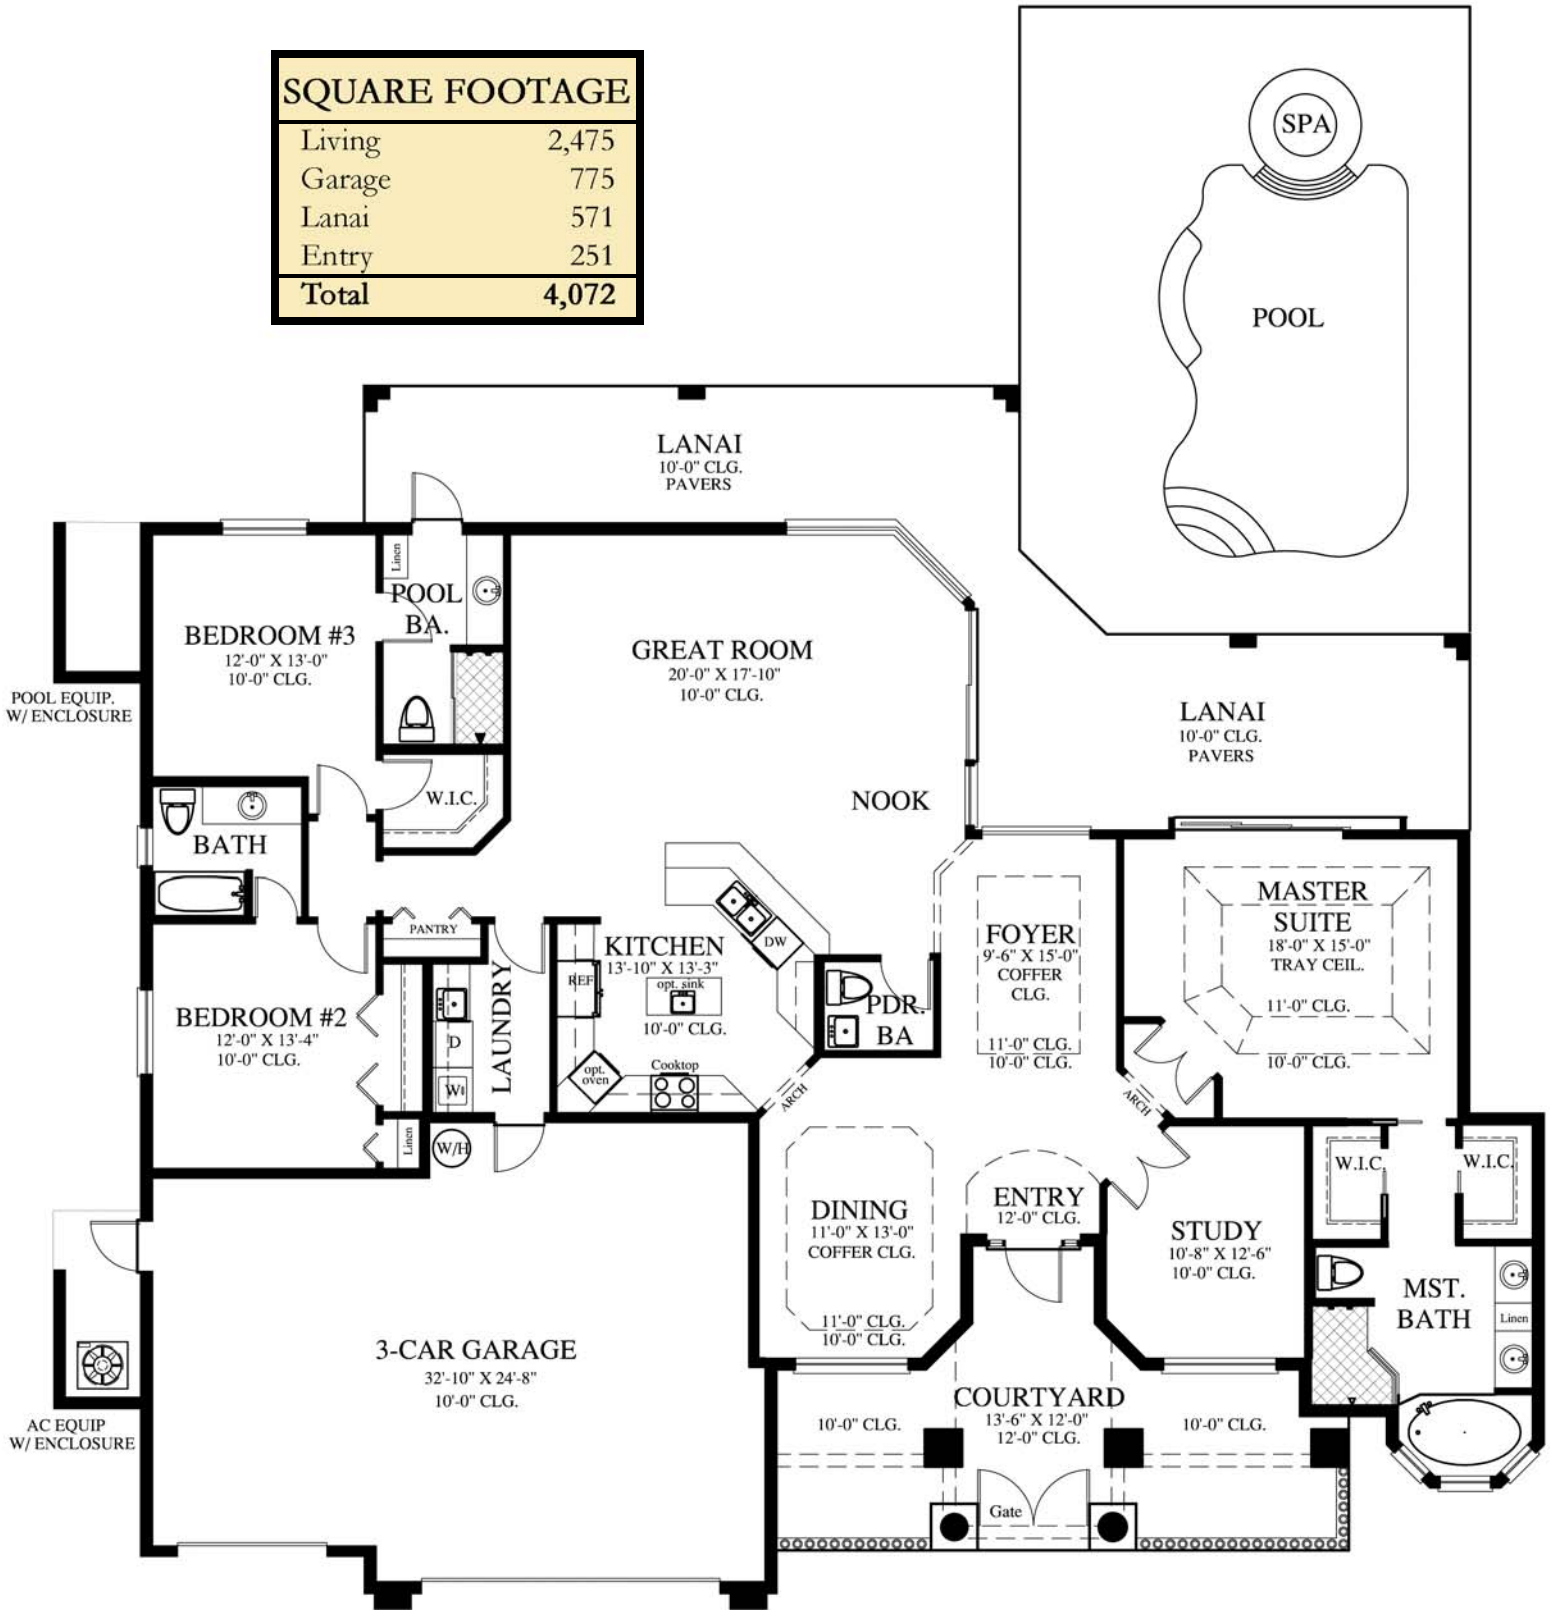

The Mimosa

SQUARE FOOTAGE	
Living	2,475
Garage	775
Lanai	571
Entry	251
Total	4,072

Oral representation cannot be relied upon as correctly stating representations of the developer. For correct representation, reference should be made to this brochure and to the documents furnished by the developer. All plans are artist renderings and all dimensions are approximate, and may vary slightly with actual construction. Floor plans, window sizes and room sizes may vary based on the elevation selected. Landscaping on the rendering is shown only for display. The Henning Group reserves the right to modify all plans and specifications without notice or obligation. Some options may affect the footprints of the home. See Henning Group personnel for details.